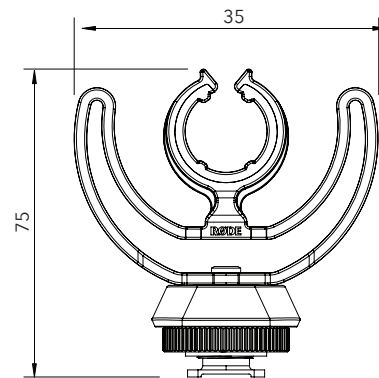

## Features

The SM3-R is a suspension shock mount with camera shoe adaptor for mounting various RØDE microphones onto a camera via the standard hot/cold shoe mount.

The SM3-R is equipped with dual Rycote® Lyre® mounts to ensure maximum isolation from any handling vibrations, four possible mounting points to suit the complete range of compatible RØDE on-camera microphones, and integrated cable management clip.

## Specifications

Weight	54g
Dimensions (LxWxH)	117mm x 35mm x 75mm
Microphone compatibility	M5, NT5, NT55, NTG1, NTG2, NTG3, NTG4, NTG4+

**RØDE**  
MICROPHONES