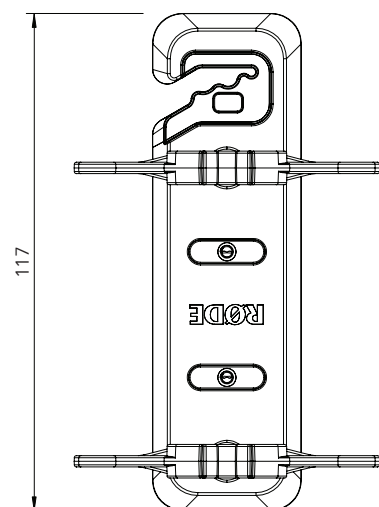

## Features

The SM3-R is a suspension shock mount with camera shoe adaptor for mounting various RØDE microphones onto a camera via the standard hot/cold shoe mount.

The SM3-R is equipped with dual Rycote® Lyre® mounts to ensure maximum isolation from any handling vibrations, four possible mounting points to suit the complete range of compatible RØDE on-camera microphones, and integrated cable management clip.

## Specifications

Weight	54g
Dimensions (LxWxH)	117mm x 35mm x 75mm
Microphone compatibility	M5, NT5, NT55, NTG1, NTG2, NTG3, NTG4, NTG4+

**RØDE**  
MICROPHONES