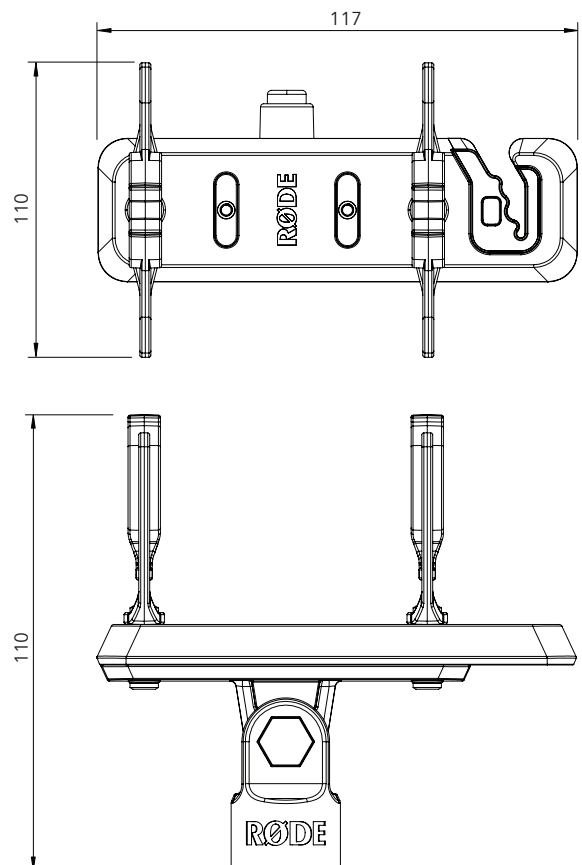

Specifications

Weight

110g

Dimensions (LxWxH)

117mm x 35mm x 110mm

Microphone compatibility

M5, NT5, NT55, NTG1, NTG2, NTG3, NTG4, NTG4+