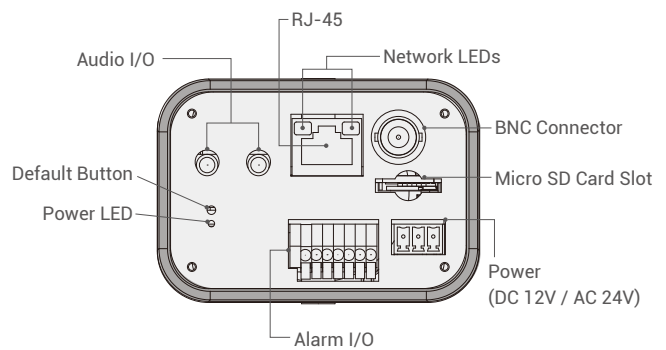

■ Connectors

AREC Inc. | www.arec.com | sales@arec.com
Headquarters: Taipei, Taiwan Address: 3F, No. 367,
Sec.2, Wenhua RD., Banqiao Dist., New Taipei City 220,
Taiwan (R.O.C) TEL: +886-2-8259-5060

**Exclusive Representative in Europe and CIS countries, along with
Georgia & Tajikistan**

ADENA Limited | www.a-dena.com
E-MAIL: anastasia@a-dena.com
TEL: +886 2 8770 7725