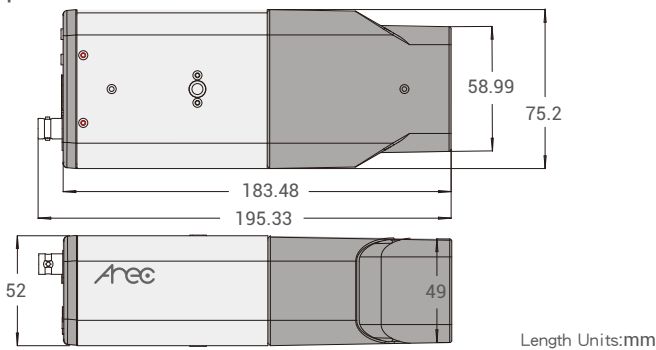

Mechanical & Interface	
LED Indicator	Power / Link / ACT
Auto Iris	DC drive
Alarm	4-pin terminal block
Power	3-pin terminal block
Ethernet	RJ-45
Analog Video	1.0 Vp-p / 75Ω, BNC
RS-485	D+, D-
Audio	Line in / Line Out
General	
Operating Temperature	-10°C ~ 50°C (14°F ~ 122°F)
Humidity	10% - 90% RF
Supported Web Brower	Internet Explorer (6.0+) / Chrome / Firefox / Safari
Dimension (L x W x H)	183.4 x 75.2 x 52.4 mm
Weight	450g (1 lb)
Power Source	12V DC / 24V AC / PoE
Power Consumption	9W
Certification	CE / FCC / RoHS
Language	English / French / German / Italian / Japanese / Korean / Portuguese / Russian / Simplified Chinese / Spanish / Traditional Chinese

Product Appearance & Connectors

■ Appearance